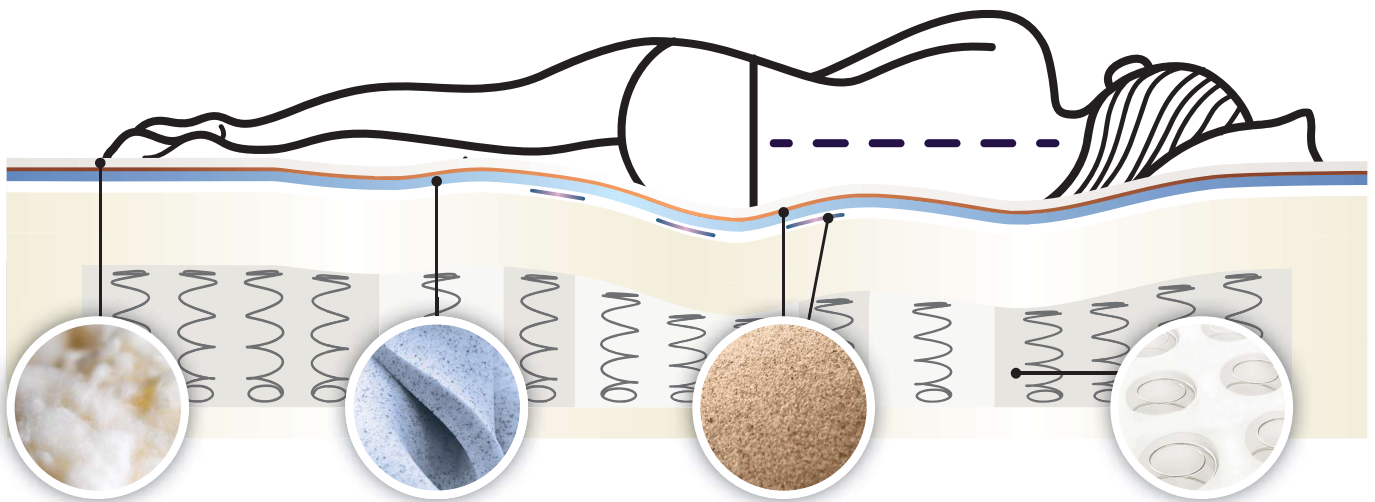

Sleepyhead
SANCTUARY®

PARADISE

MEDIUM

This is not an ordinary bed, this is a Sanctuary.

Handcrafted in New Zealand with luxury fibres like Wool and Silk, the Sanctuary Paradise Medium features the unique Sensorzone sleep system and provides medium comfort.

WOOL & SILK: FIBRES

- Natural Wool and Silk fibres aid comfort and breathability

FUSION:GEL TITANIUM

- New Zealand made memory foam infused with Titanium and gel particles for conforming comfort with improved support and thermal performance.

OptiTemp

temperature regulating technology

- Taking temperature regulation to a new level
- Properties of **KülKöte** Copper combined with a new, cutting edge heat dissipation technology to make your sleep more comfortable for 12+ hours, whether you sleep hot or cold

- **Comfort Edge Support:** Sleep right to the edge of the mattress
- **Adjustable Design:** Ideal for use on adjustable bases

Designed and manufactured exclusively for Smiths City.

Smiths
CITY